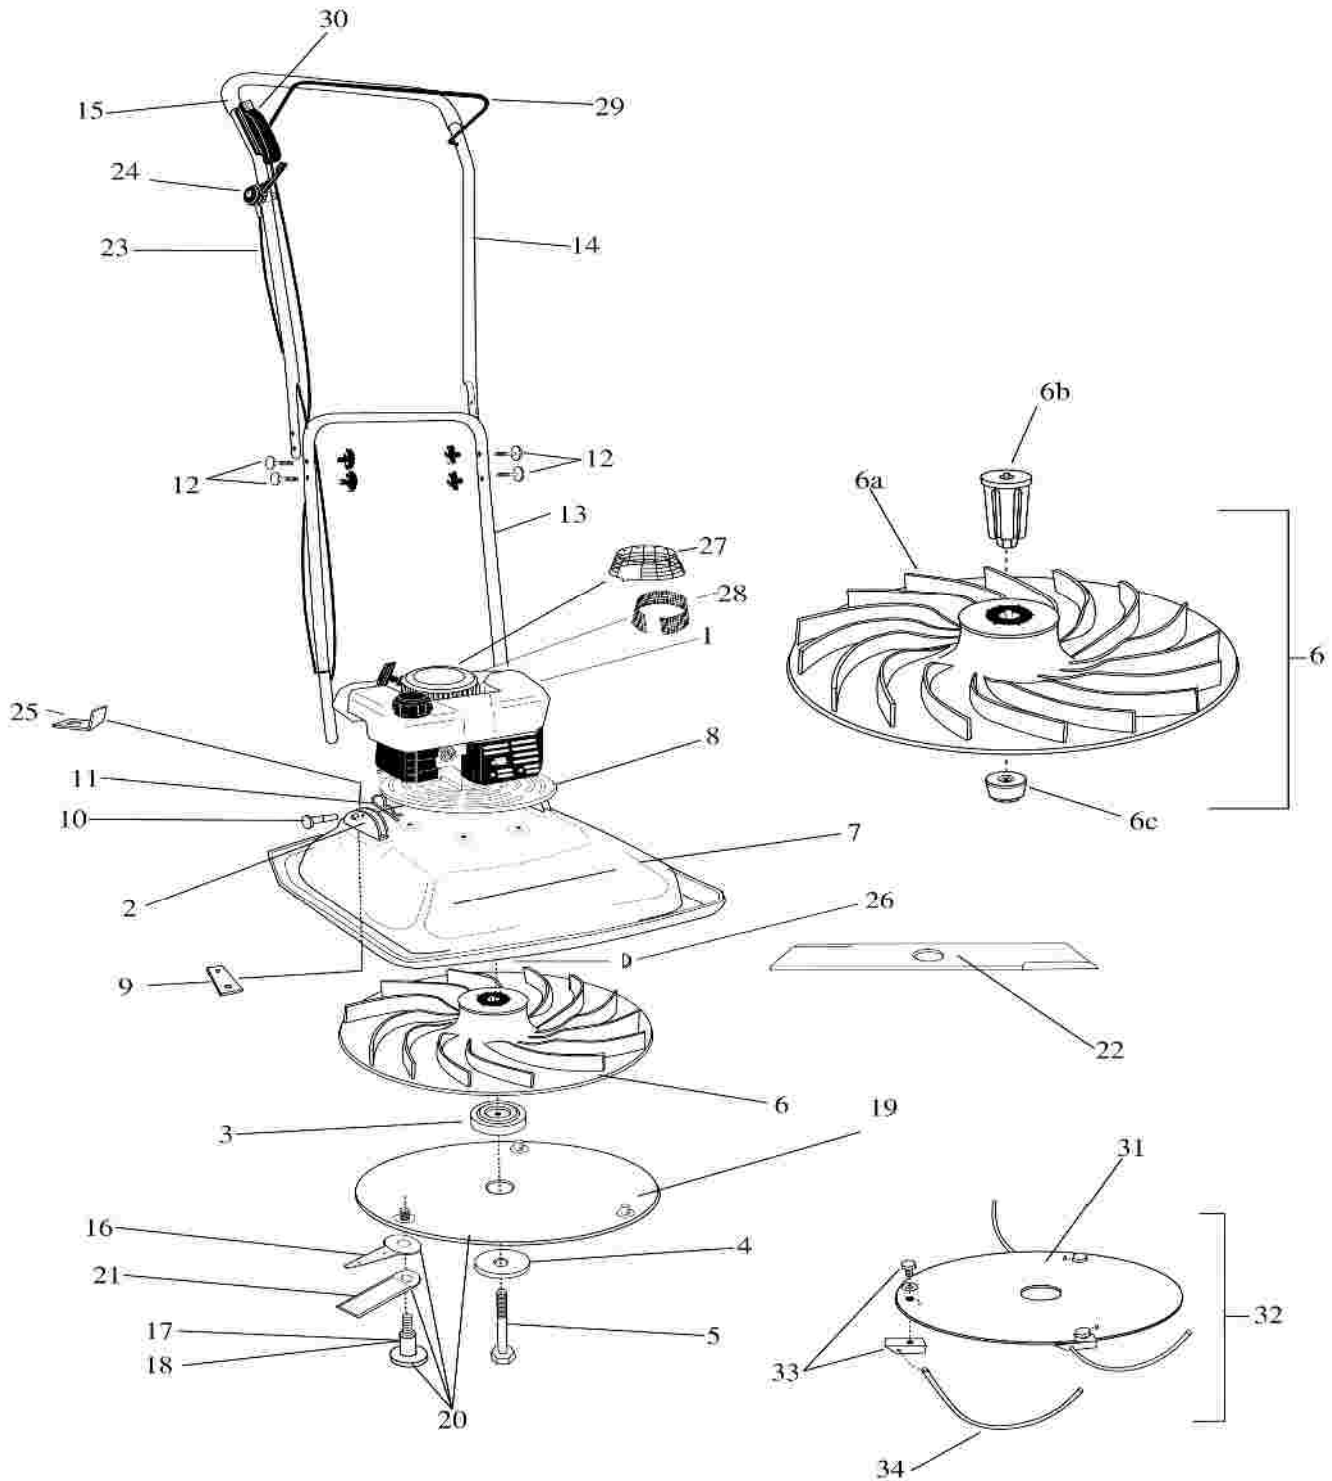

HOVER MOWER™

By Eastman Industries

MODEL HM 16R2

MOWER DISCONTINUED-PARTS ONLY

PARTS LIST FOR MODEL HM 16R2 - MOWER DISCONTINUED - PARTS ONLY

<u>Scm #</u>	<u>Part #</u>	<u>Description</u>	
1	HM16R-2EC04-ER HM16H-CONKIT	Robin 2 HP 2 Cycle Engine - Discontinued Converts mower to Honda 2.9 HP/4 stroke engine	No longer available
2	HM1550	Handle Bracket	
3	HM16R-1556A	Height Adjustment Spacer 1/2"	
3	HM16R-1556B	Height Adjustment Spacer 1/4"	
4	HM16R-21557	Impeller Flat Washer	
5	HM16R-225581	Impeller Retaining Bolt 2 1/4"	
5	HM16R-225580	Impeller Retaining Bolt 2 3/4"	
5	HM16R-225579	Impeller Retaining Bolt 3 1/4"	
6	HM16R-22560N	Impeller - Assembly	
6a	HM16R-225572	Impeller - 12"	
6b	HM16R-225570	Impeller Hub	
6c	HM16R-225571	Impeller Cap	
7	HM16R-22562	Deck with Logos and Decals	
8	HM16R-22565	Engine Mount	
9	HM22569	Handle Mounting Plate	
10	HM22573	Clevis Pin	
11	HM2257	Hair Pin Cotter Key	
12	HM22583	Handle Knob (with hardware)	
13	HM1549	Lower Handle	
14	HM16R-22585N	Upper Handle (with handle grip)	
15	HM1582	Handle Grip	
16	HM1601-12	Nylon Blades (Pkg of 12)	
17	HM1602-3	Shoulder Bolts For Nylon Blades (Pkg of 3)	
18	HM1603-3	Shoulder Bolts For Stainless Steel Blades (Pkg of 3)	
19	HM16R-22603	Cutter Disc	
20	HM16R-22606N	Cutter Disc Assy with Nylon Blades & Bolts	
20	HM16R-22606S	Cutter Disc Assy with Stainless Steel Blades & Bolts	
21	HM+B1641605-3	Reversible Stainless Steel Blades (Pkg of 3)	
22	HM16R-1607	Bar Blade (Not Available In The U.S.)	
23	HM16R-22573	Throttle Cable	
24	HM16R-22574	Throttle Control Lever	
25	HM1551N	Handle Stop	
26	HM16R-2175	Woodruff Key	
27	541-55040-00	Recoil Screen Guard	
28	HM16R-22563	Wire Mesh Screen	
29	HM16R-2172	Bail Arm	
30	HM16R-2173	Starter Switch w/ Wiring Harness (Reg Handle)	
31	HM16R-22613	Cutter Disc for Nylon String	
32	HM16R-22613T	Cutter Disc Assy. with Nylon String & Fasteners	
33	HM1600	String Attachment Fastener (Pkg of 3)	
34	HM1615-1	.130" Magnum Gatorline - 1 lb. Donut	
34	HM1615-3	.130" Magnum Gatorline - 3 lb. Donut