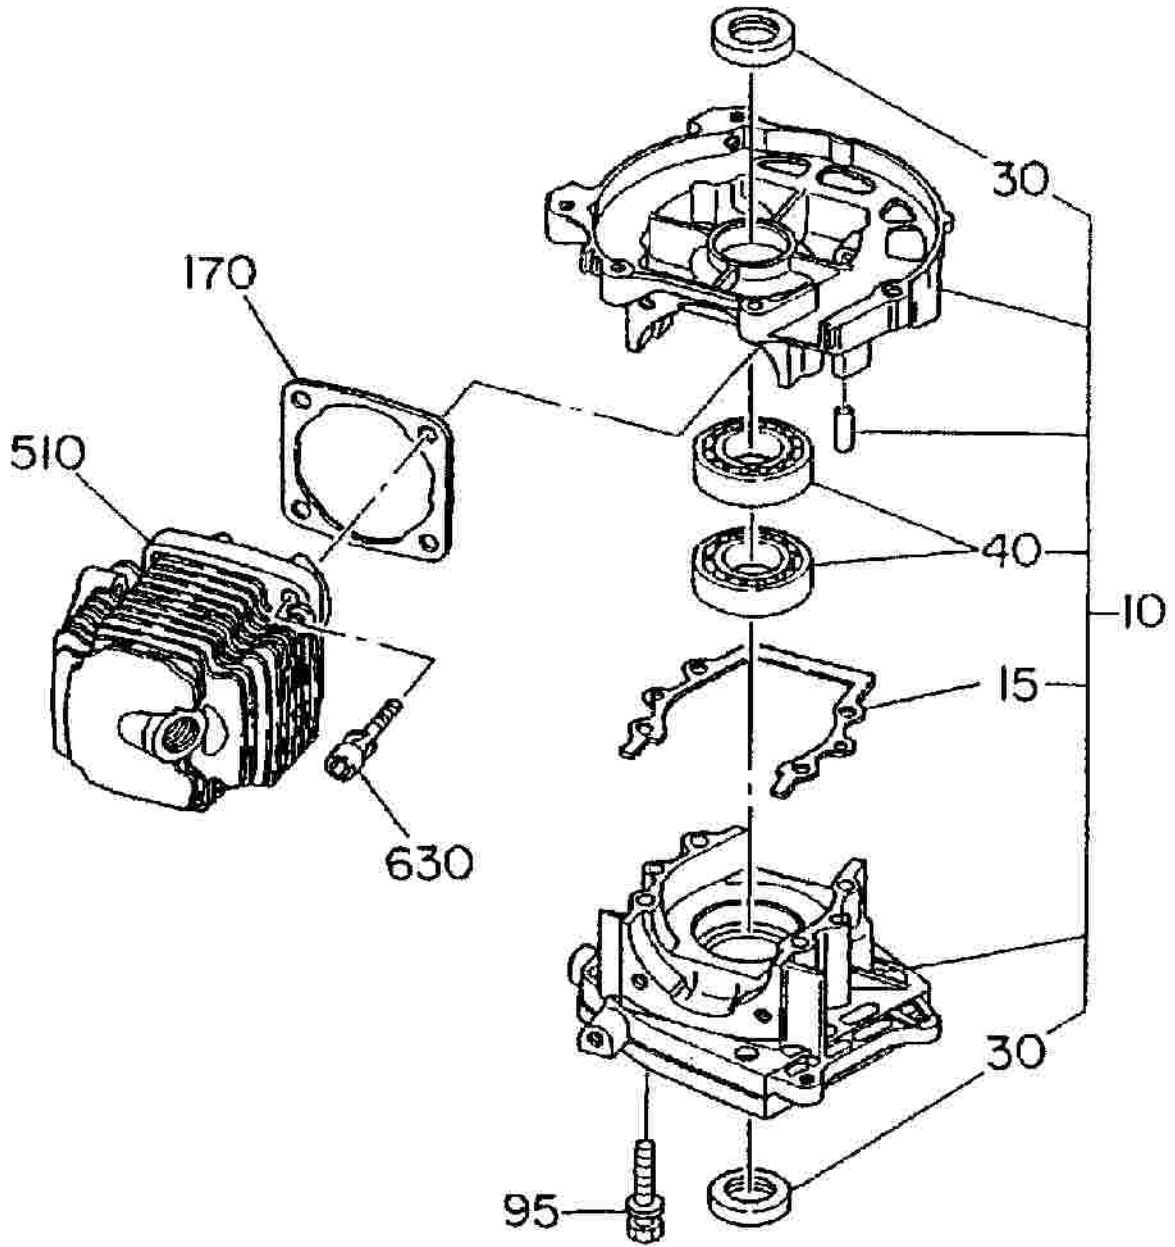

FIG 100

ROBIN EC04ER ENGINE PARTS MANUAL

Figure 100. Crankcase & Cylinder

<u>Fig</u>	<u>Scm #</u>	<u>Part #</u>	<u>Description</u>	<u>Qty</u>
100	10	541-10050-00	Crankcase CP	1
100	15	541-15012-00	Gasket (Crankcase)	1
100	30	044-01599-50	Oil Seal	2
100	40	060-01598-80	Ball Bearing	2
100	95	011-90599-40	Socket Head Bolt	4
100	170	541-15005-01	Gasket (Cylinder)	1
100	510	541-15003-00-4	Cylinder (subs from -00)	1
100	630	011-90699-90	Socket Head Bolt	4