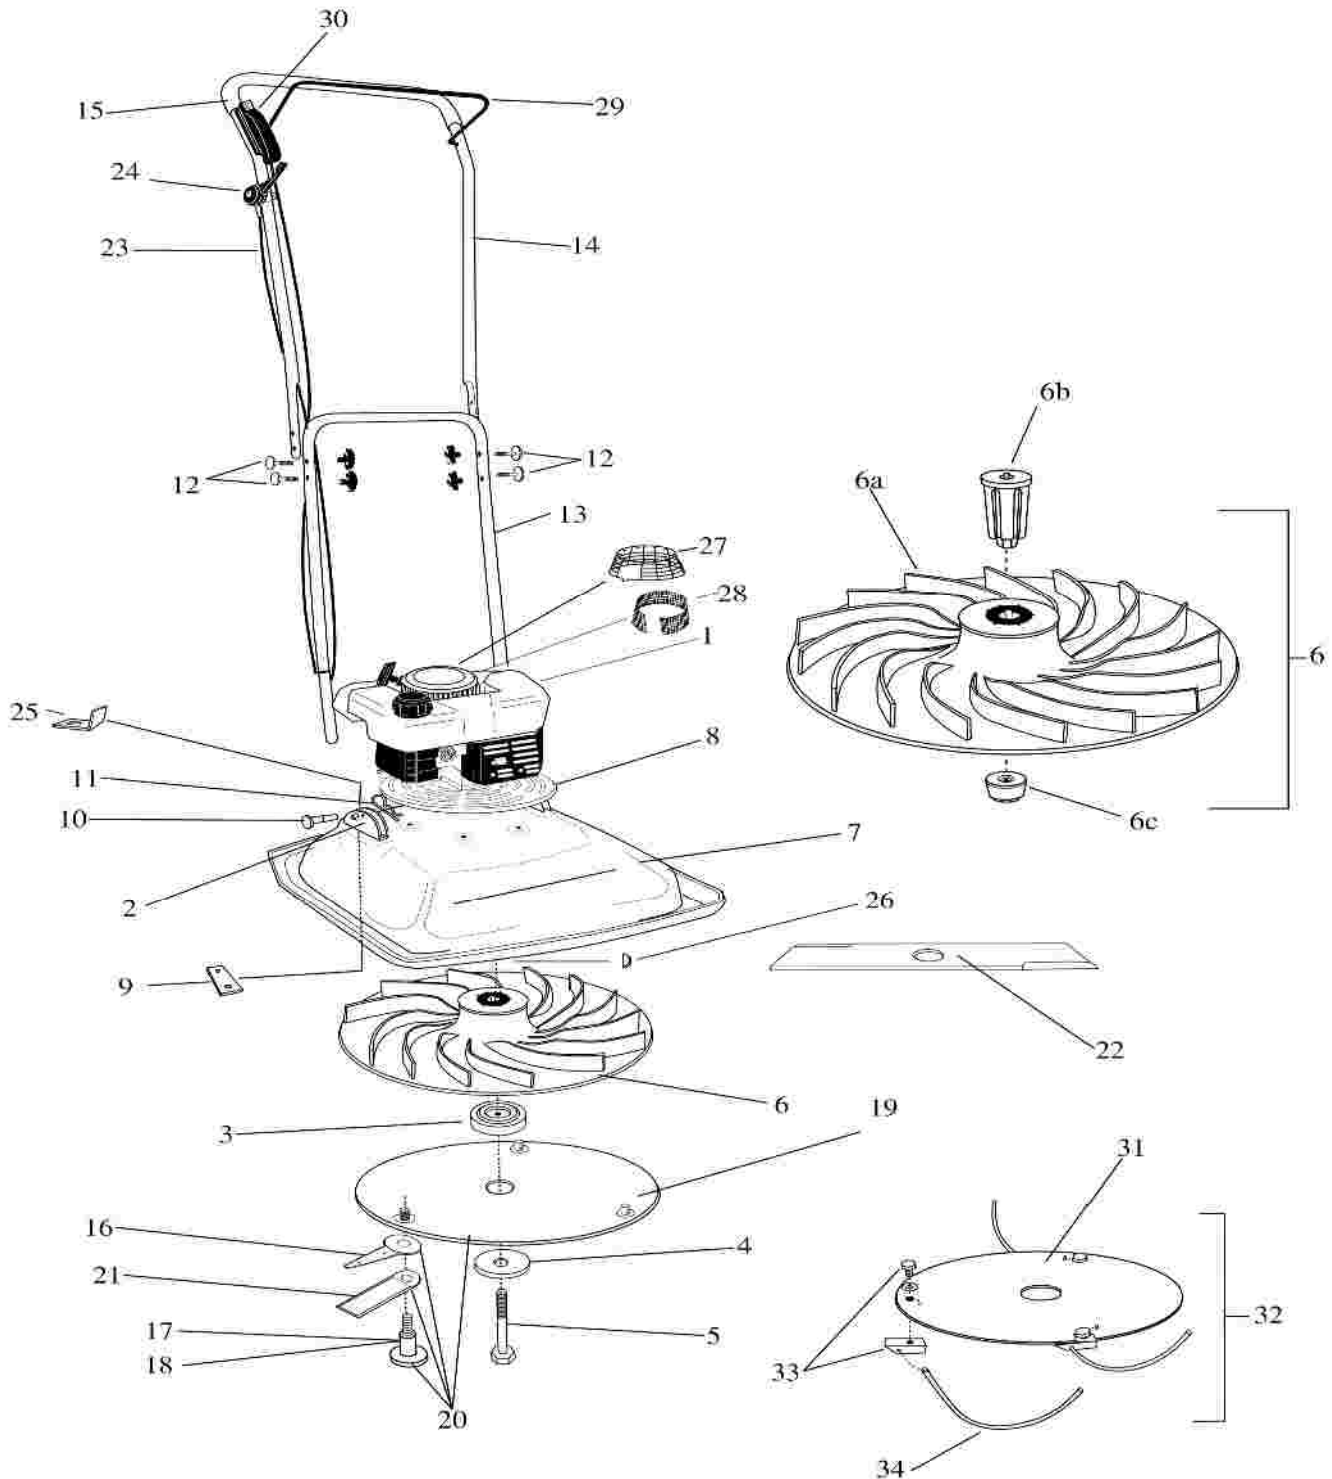

HOVER MOWER™

By Eastman Industries

MODEL HM 16R2

MOWER DISCONTINUED-PARTS ONLY

PARTS LIST FOR MODEL HM 16R2 - MOWER DISCONTINUED - PARTS ONLY

<u>Scm #</u>	<u>Part #</u>	<u>Description</u>	
1	HM16R-2EC04-ER HM16H-CONKIT	Robin 2 HP 2 Cycle Engine - Discontinued Converts mower to Honda 2.9 HP/4 stroke engine	No longer available
2	HM1550	Handle Bracket	
3	HM16R-1556A	Height Adjustment Spacer 1/2"	
3	HM16R-1556B	Height Adjustment Spacer 1/4"	
4	HM16R-21557	Impeller Flat Washer	
5	HM16R-225581	Impeller Retaining Bolt 2 1/4"	
5	HM16R-225580	Impeller Retaining Bolt 2 3/4"	
5	HM16R-225579	Impeller Retaining Bolt 3 1/4"	
6	HM16R-22560N	Impeller - Assembly	
6a	HM16R-225572	Impeller - 12"	
6b	HM16R-225570	Impeller Hub	
6c	HM16R-225571	Impeller Cap	
7	HM16R-22562	Deck with Logos and Decals	
8	HM16R-22565	Engine Mount	
9	HM22569	Handle Mounting Plate	
10	HM22573	Clevis Pin	
11	HM2257	Hair Pin Cotter Key	
12	HM22583	Handle Knob (with hardware)	
13	HM1549	Lower Handle	
14	HM16R-22585N	Upper Handle (with handle grip)	
15	HM1582	Handle Grip	
16	HM1601-12	Nylon Blades (Pkg of 12)	
17	HM1602-3	Shoulder Bolts For Nylon Blades (Pkg of 3)	
18	HM1603-3	Shoulder Bolts For Stainless Steel Blades (Pkg of 3)	
19	HM16R-22603	Cutter Disc	
20	HM16R-22606N	Cutter Disc Assy with Nylon Blades & Bolts	
20	HM16R-22606S	Cutter Disc Assy with Stainless Steel Blades & Bolts	
21	HM+B1641605-3	Reversible Stainless Steel Blades (Pkg of 3)	
22	HM16R-1607	Bar Blade (Not Available In The U.S.)	
23	HM16R-22573	Throttle Cable	
24	HM16R-22574	Throttle Control Lever	
25	HM1551N	Handle Stop	
26	HM16R-2175	Woodruff Key	
27	541-55040-00	Recoil Screen Guard	
28	HM16R-22563	Wire Mesh Screen	
29	HM16R-2172	Bail Arm	
30	HM16R-2173	Starter Switch w/ Wiring Harness (Reg Handle)	
31	HM16R-22613	Cutter Disc for Nylon String	
32	HM16R-22613T	Cutter Disc Assy. with Nylon String & Fasteners	
33	HM1600	String Attachment Fastener (Pkg of 3)	
34	HM1615-1	.130" Magnum Gatorline - 1 lb. Donut	
34	HM1615-3	.130" Magnum Gatorline - 3 lb. Donut